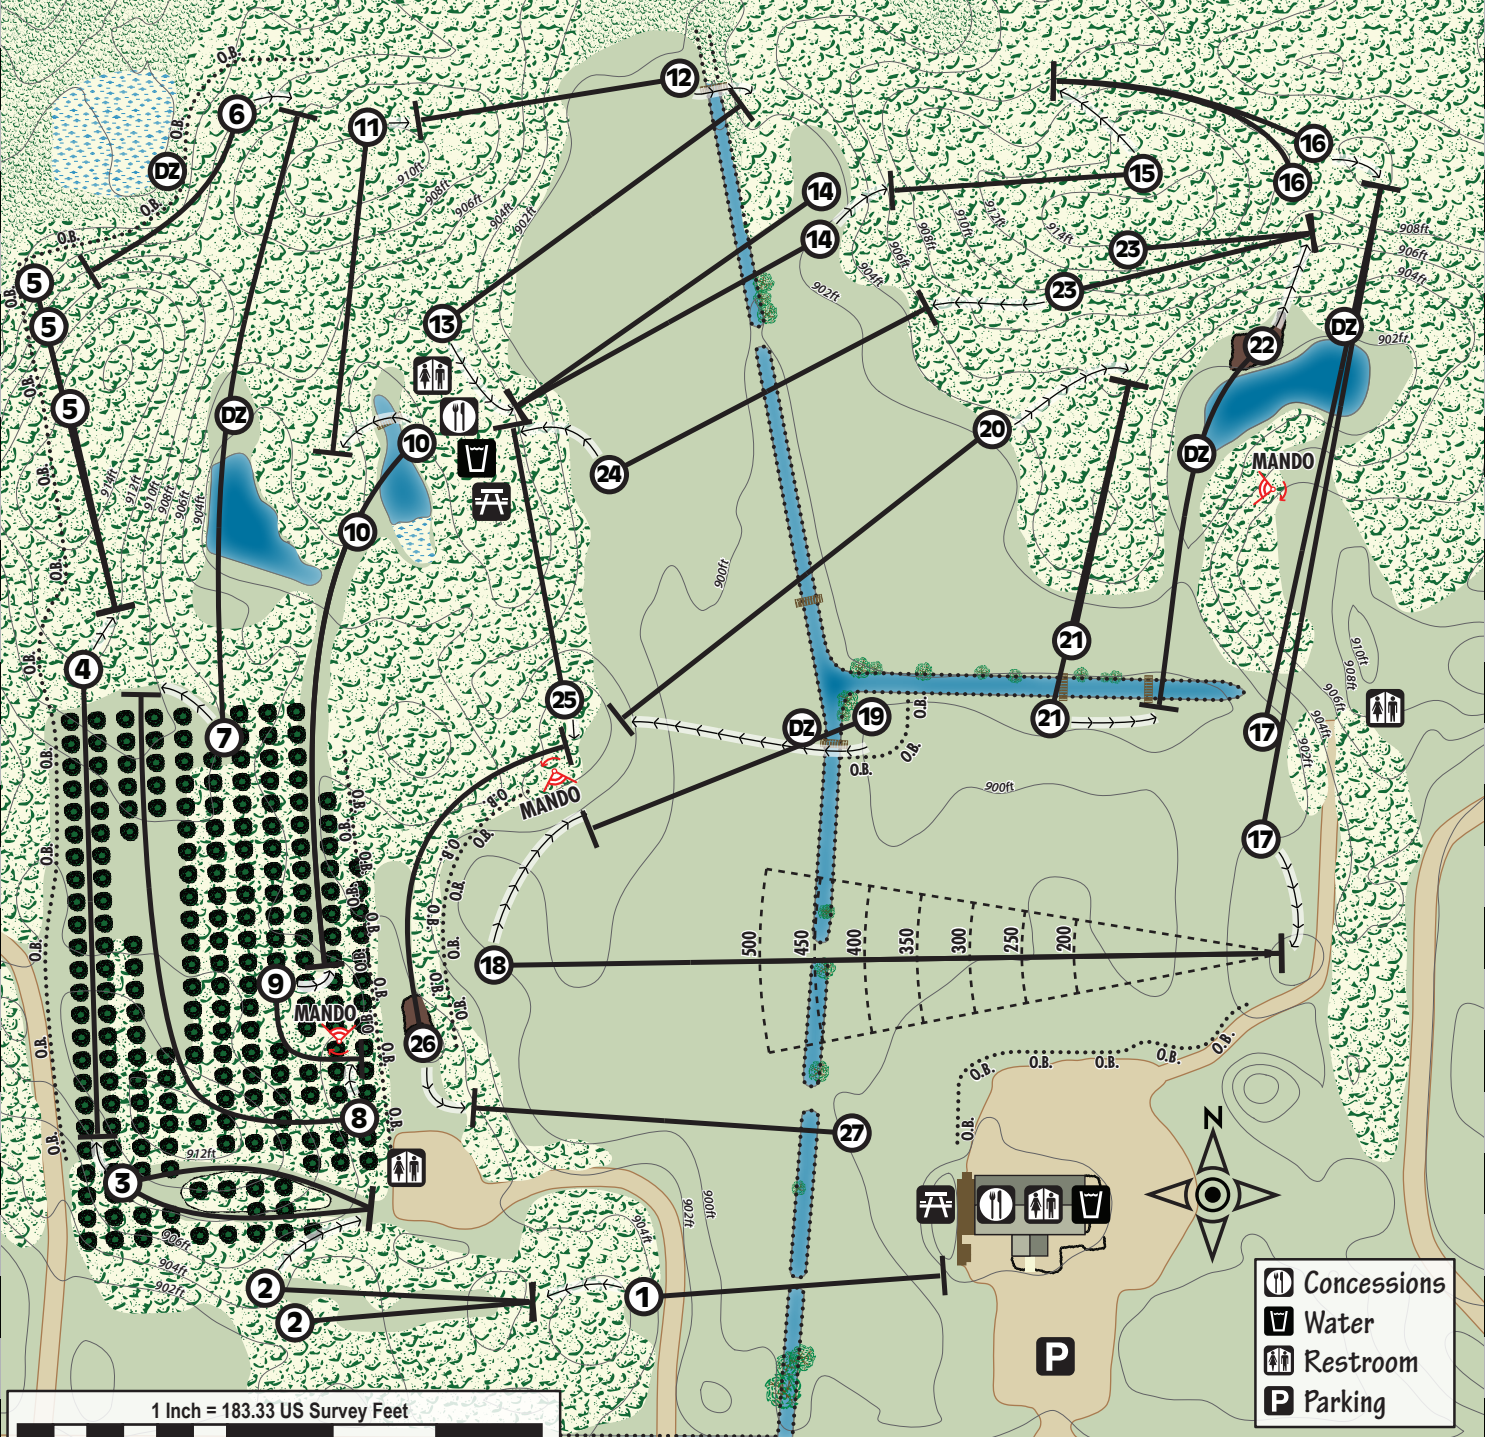

BLUE RIBBON PINES

- Concessions
- Water
- Restroom
- Parking

Hole	Feet	Hole	Feet	Hole	Feet	Hole	Feet
01	290	07 Fairway	605	15	240	22 Fairway	365
02 Short	230	08 Fairway	550	16 Fairway Short	260	23 Short	180
02 Long	255	09 Fairway	140	16 Fairway Long	270	23 Long	245
03 Fairway Left	245	10 Fairway Short	420	17 Short	535	24	345
03 Fairway Right	245	10 Fairway Long	525	17 Long	635	25	270
04	450	11	315	18	755	26 Fairway	365
05 Short	200	12	255	19	290	27	365
05 Medium	280	13	355	20	450		
05 Long	320	14 Short	330	21 Short	255		
06 Fairway	215	14 Long	355	21 Long	335		

CUSTOM COURSE MAPS

This map is licensed for personal use only. Unauthorized duplication or alteration is prohibited. To license this map for your group or have it customized for your event please visit: CustomCourseMaps.com

©2015 Richard Rasch, All rights reserved

Distances are measured in a straight line from tee to pin unless labeled as Fairway. All are rounded to the nearest 5 ft.