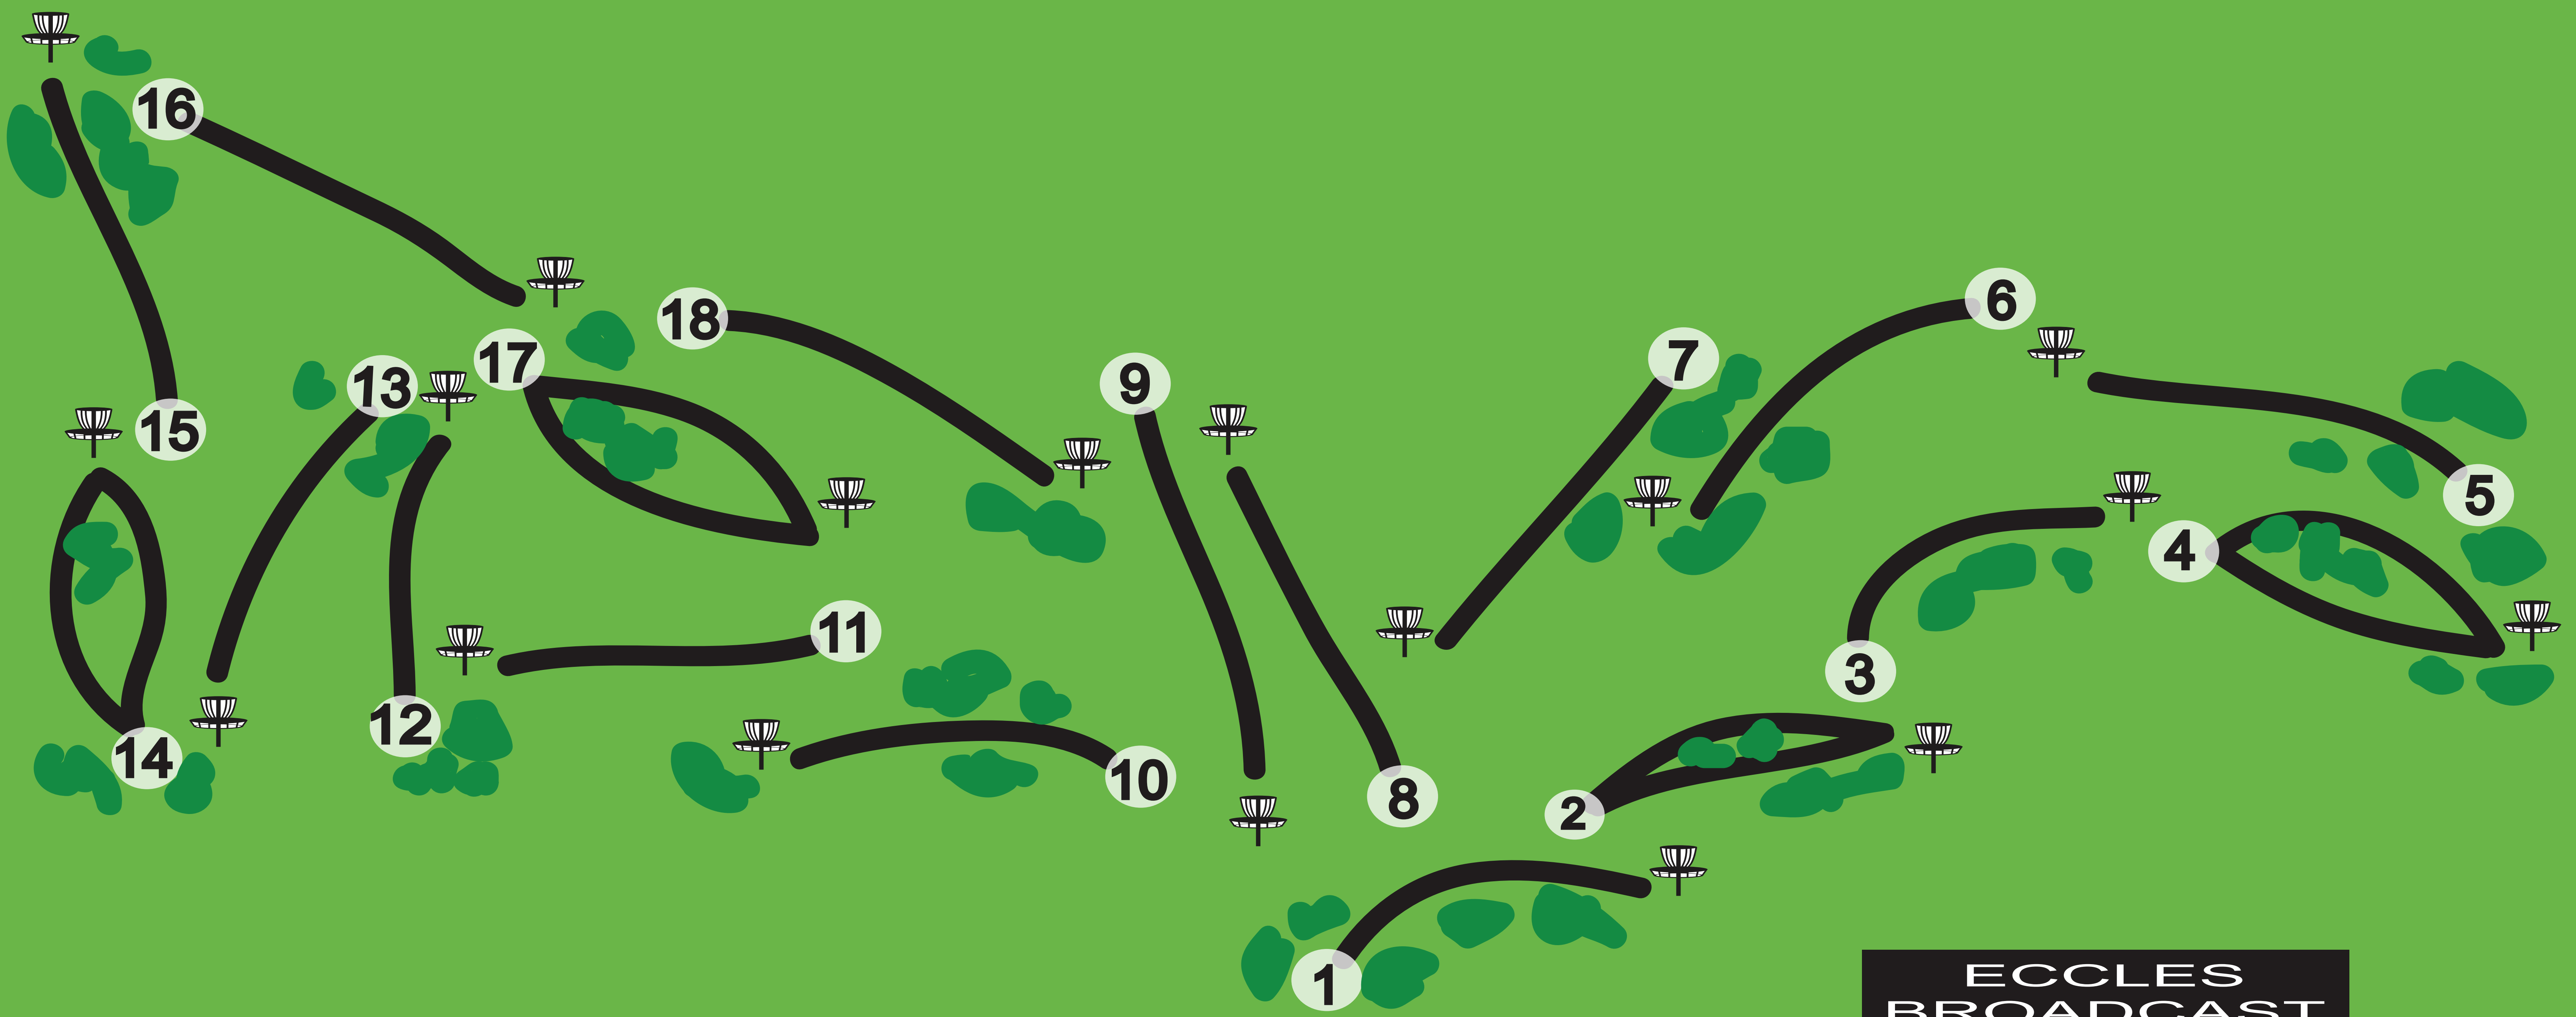

# DISC GOLF COURSE

MARIO CAPECCI DRIVE

TRAX STATION

WASATCH DRIVE

[www.utah.edu/campusrec](http://www.utah.edu/campusrec)